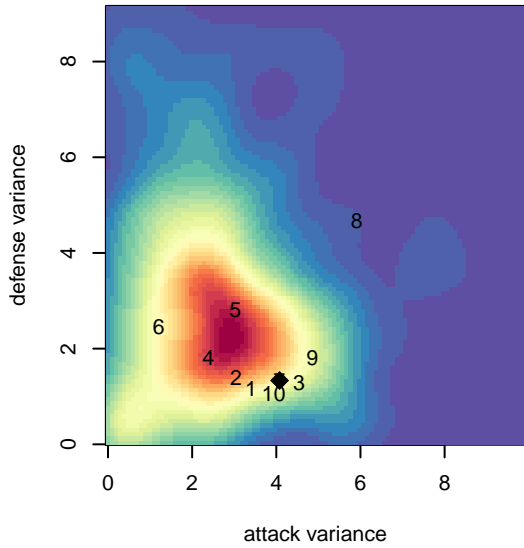

# WPFC White B05

Washington Premier FC  
 Tacoma, WA  
 B05 total strength=983  
 attack=2.72 defense=1.31  
 fall league = RCL B05 Div 2 9Aside  
 spr league = Win RCL B05 Div 1  
 notes= Voiles 2015; Murray 2016

**WPFC White B05**  
 Dots are actual minus expected GF (blue circles) and GA (red triangles).  
 Blue line is smoothed change in attack strength. Red is smoothed change in defense strength.

**attack and defense variance (black dot)  
relative to other teams  
and top 10 in region**