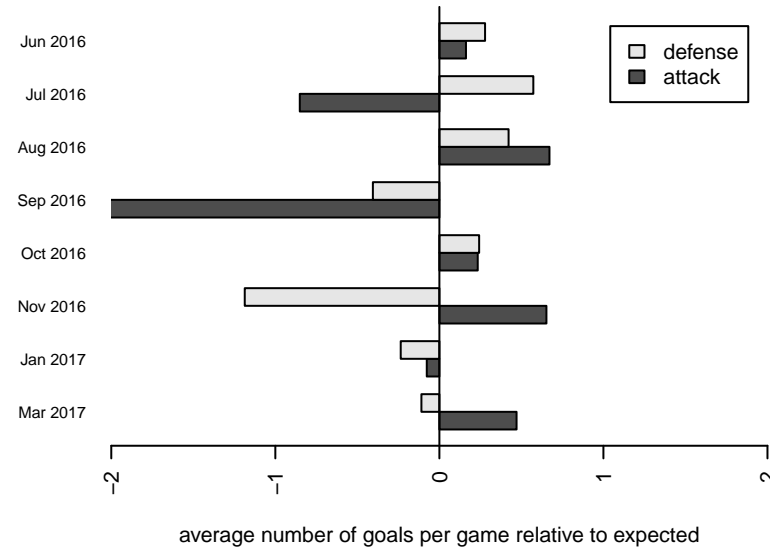

Performance relative to 13 month average