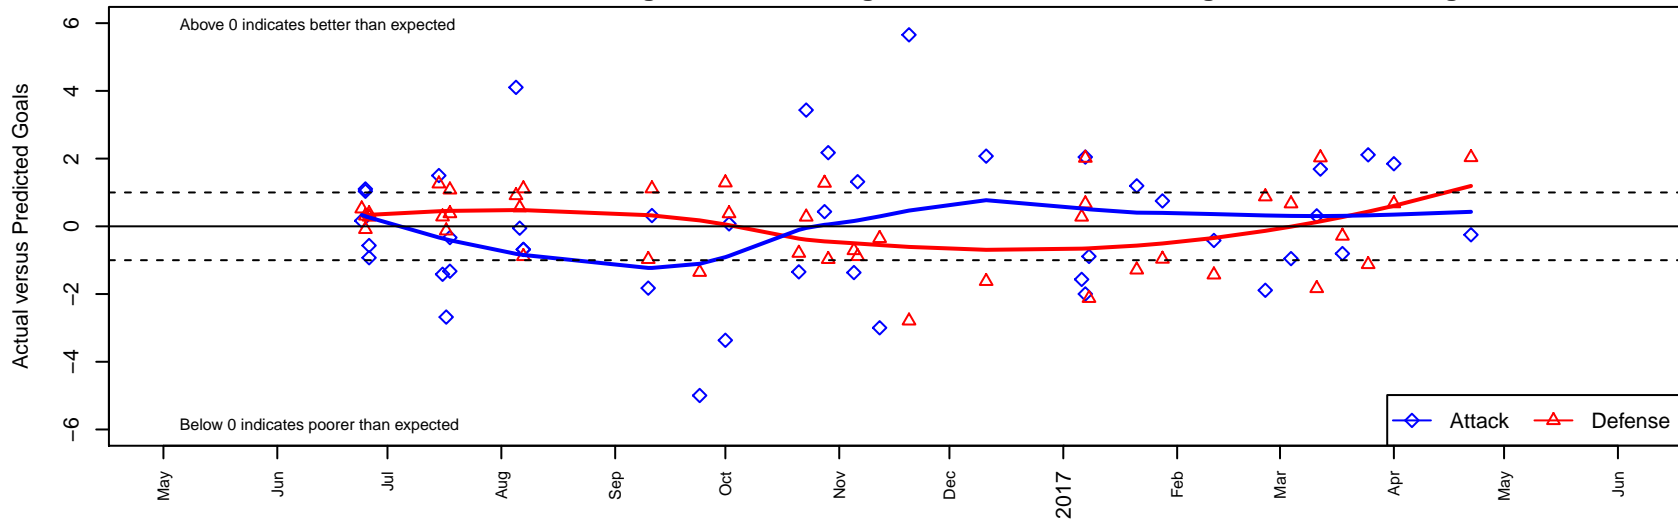

# WPFC White B05

Washington Premier FC  
 Tacoma, WA  
 B05 total strength=983  
 attack=2.72 defense=1.31  
 fall league = RCL B05 Div 2 9Aside  
 spr league = Win RCL B05 Div 1  
 notes= Voiles 2015; Murray 2016

**WPFC White B05**  
 Dots are actual minus expected GF (blue circles) and GA (red triangles).  
 Blue line is smoothed change in attack strength. Red is smoothed change in defense strength.

**attack and defense variance (black dot)  
relative to other teams  
and top 10 in region**