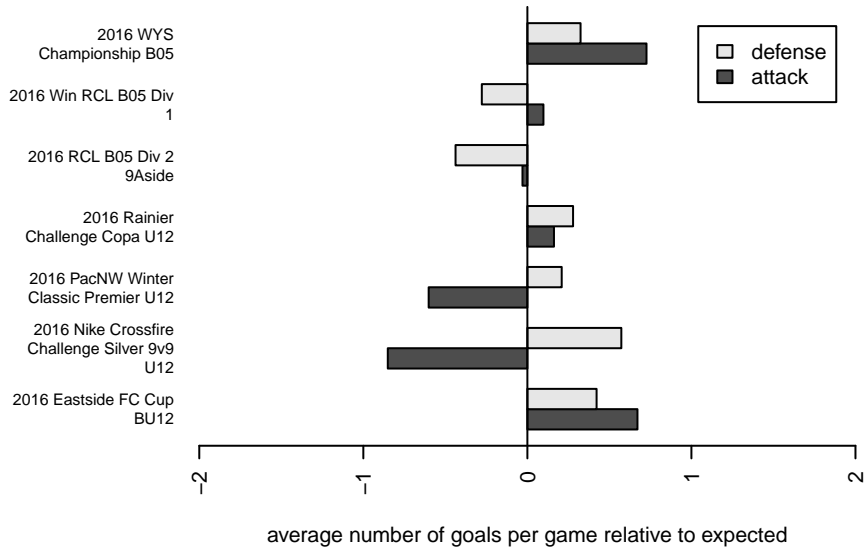

Performance relative to 13 month average