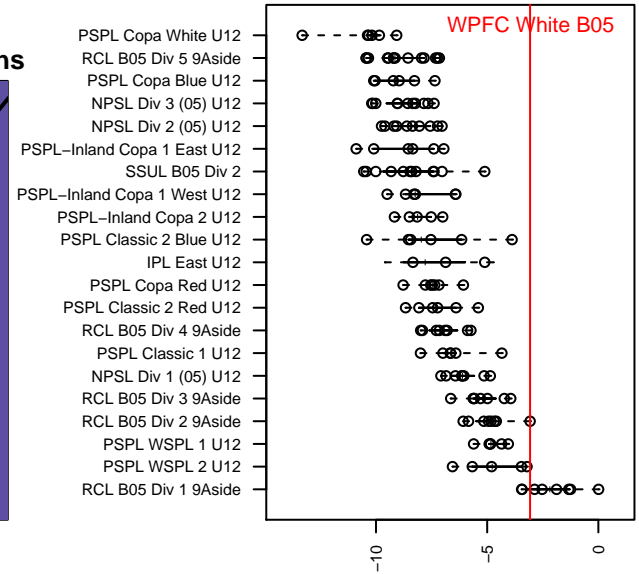

**attack and defense rating
relative to others at age
and all opponents in last 13 months**